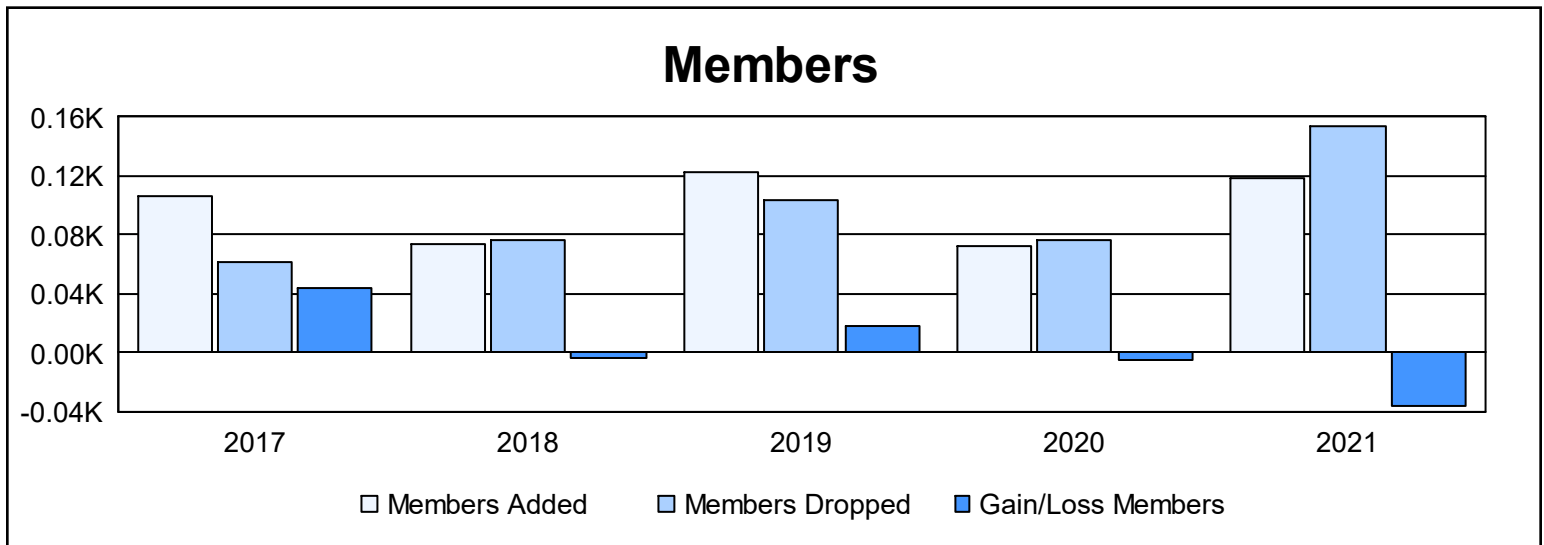

Year	New Clubs	Dropped Clubs	Gain/ Loss Clubs	New Members	Charter Members	Reinstate Members	Transfer Members	Total Member Added	Total Members Dropped	Gain/ Loss Members
2016-2017	0	0	0	98	1	2	5	106	62	44
2017-2018	1	0	1	48	26	0	0	74	77	-3
2018-2019	1	0	1	90	26	2	4	122	104	18
2019-2020	0	0	0	70	1	0	1	72	77	-5
2020-2021	0	0	0	30	10	78	0	118	154	-36
Average	0	0	0	67	13	16	2	98	95	4

Membership Composition June 2021 Cumulative

Gender Composition June 2021 Cumulative