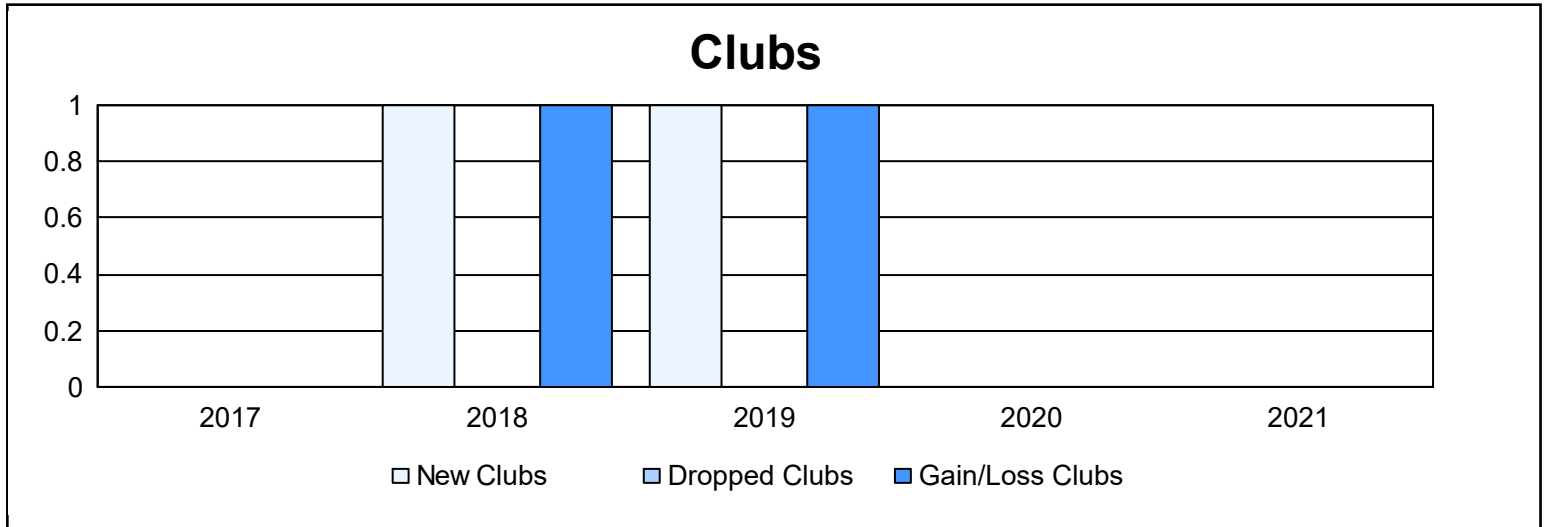

Year	New Clubs	Dropped Clubs	Gain/ Loss Clubs	New Members	Charter Members	Reinstate Members	Transfer Members	Total Member Added	Total Members Dropped	Gain/ Loss Members
2016-2017	0	0	0	98	1	2	5	106	62	44
2017-2018	1	0	1	48	26	0	0	74	77	-3
2018-2019	1	0	1	90	26	2	4	122	104	18
2019-2020	0	0	0	70	1	0	1	72	77	-5
2020-2021	0	0	0	30	10	78	0	118	154	-36
Average	0	0	0	67	13	16	2	98	95	4

Membership Composition June 2021 Cumulative

Gender Composition June 2021 Cumulative